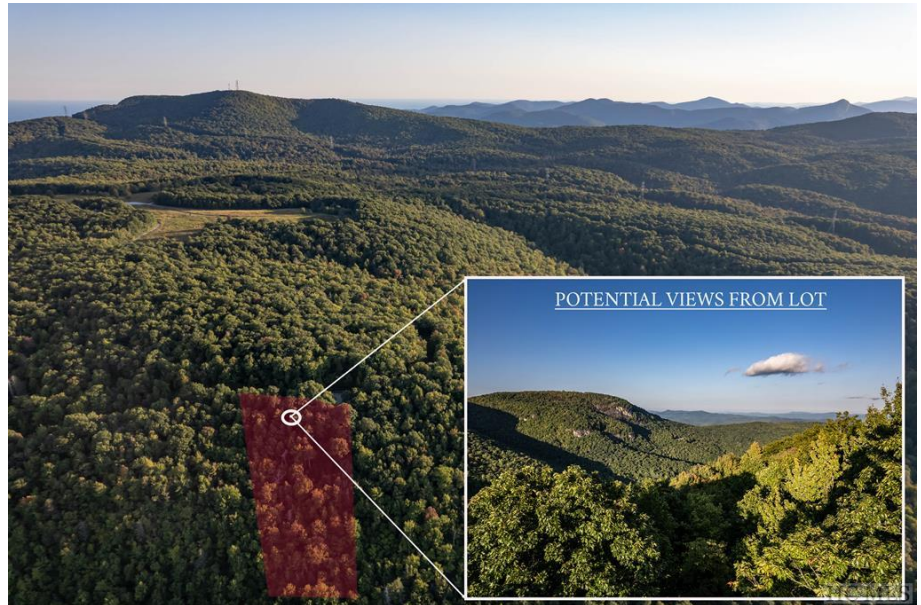

[View Listing Online](#)

[View All Listings](#)

MR 16 Meadow Ridge Road

Meadow Ridge is a neighborhood in Lake Toxaway Estates designed around a preserve of wildflowers and rhododendron. It's surrounded by thousands of acres of protected forests, yet it's convenient to the community amenities. Lot 16 has a dramatic view of Cold Mountain and peeks into the distant vistas of Pisgah National Forest. Gently sloping building site at the end of the cul-de-sac.