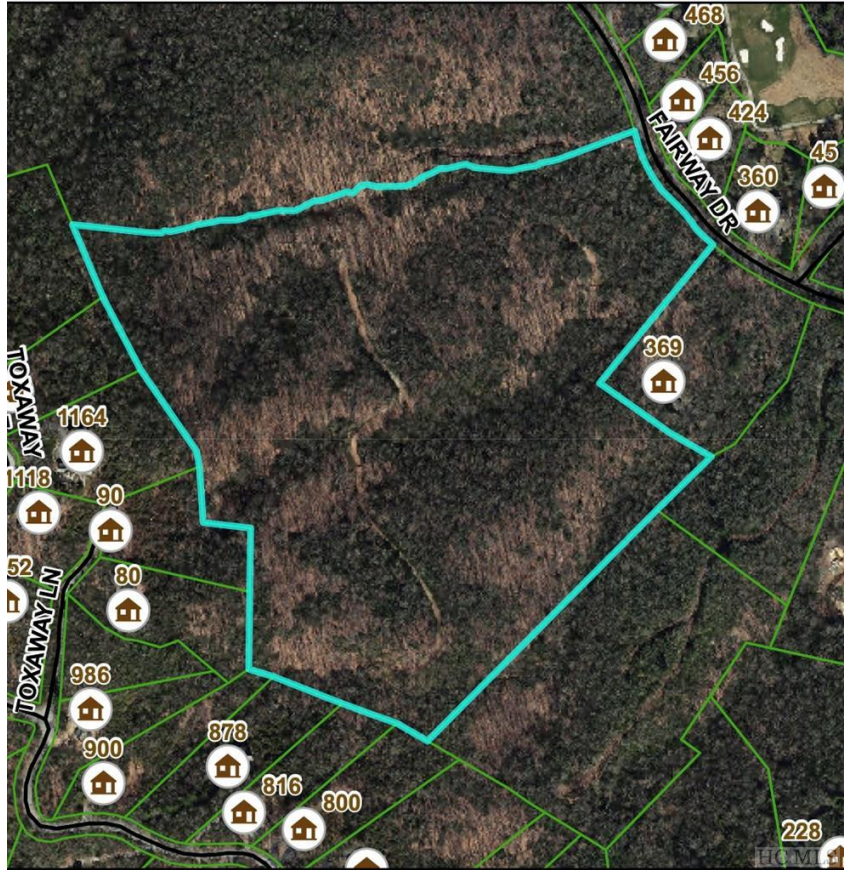

WELCOME TO  
LAKE TOXAWAY

A LAKE. A LIFESTYLE. A LEGACY.

Price **\$1000000**

Listing **#105812**

## Main Features

Bedrooms:

Bathrooms:

Acres: **40.04**

[View Listing Online](#)

## TBD Fairway Drive

[View All Listings](#)

Welcome to Fairway Ridge. Located in the heart of Lake Toxaway Estates. This 40.402 acre tract is less than a mile to the LTCC, historic Greystone Inn and Lake Toxaway Marina. A rough road bed exists giving you easy access through the property to the knoll of the ridge. With 4 possible subdivides a unique opportunity exists for a developer or family to be creative in establishing their home sites. Lots that are larger than 10 acres have the ability to have a guest home. Big views of the surrounding mountains and golf course, native hardwoods, and natural landscape are abundant.